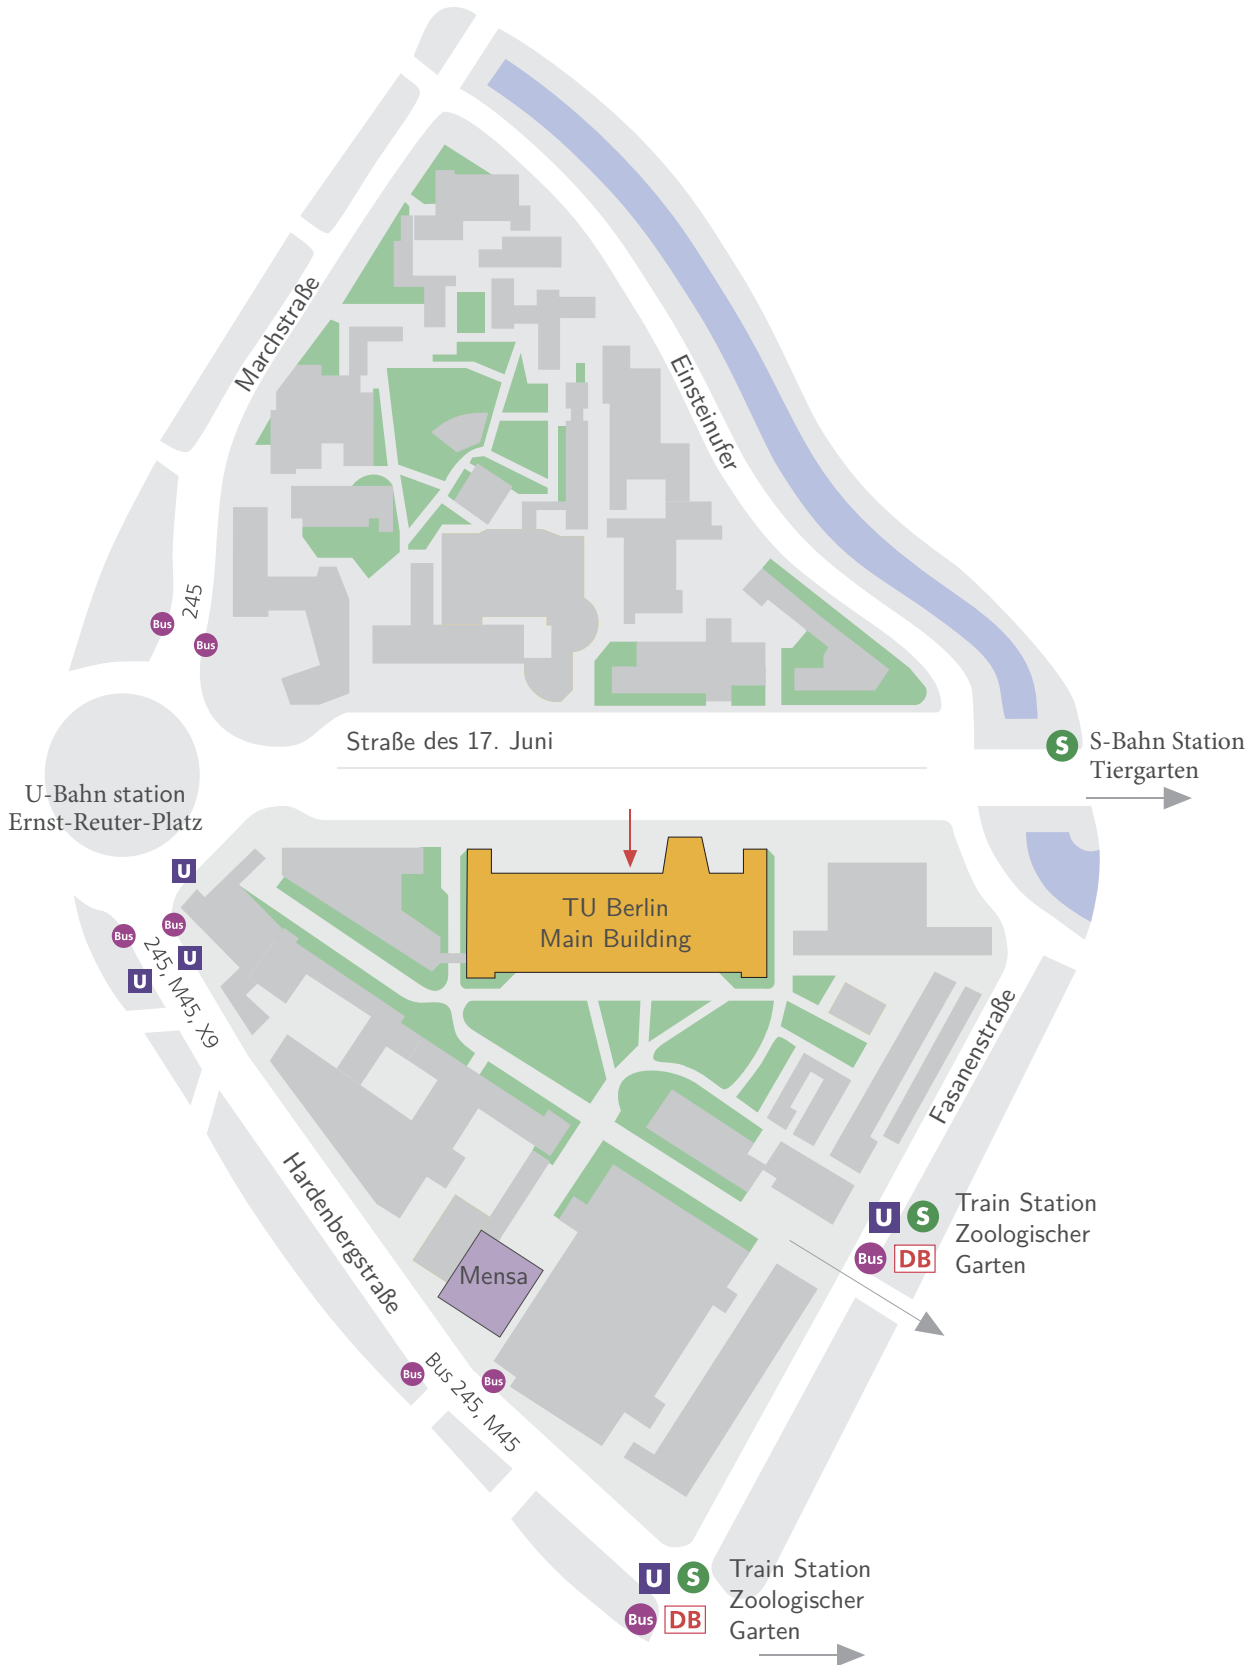

GWP.2022

TU Berlin Campus Map

Entrance to seminar rooms and lecture halls in use by GWP.2022

The registration/information desk is located on the 1st floor, H1035

Coffee and some light snacks are provided throughout on the 3rd floor, H3005

Lift button panel

Important: In order to access the 1st and 3rd floor by lift from the entrance area (Foyer), please use the lift all the way to the left ("Aufzug Foyer") and use the buttons "1"+ "3" which are set off from the main panel of buttons.