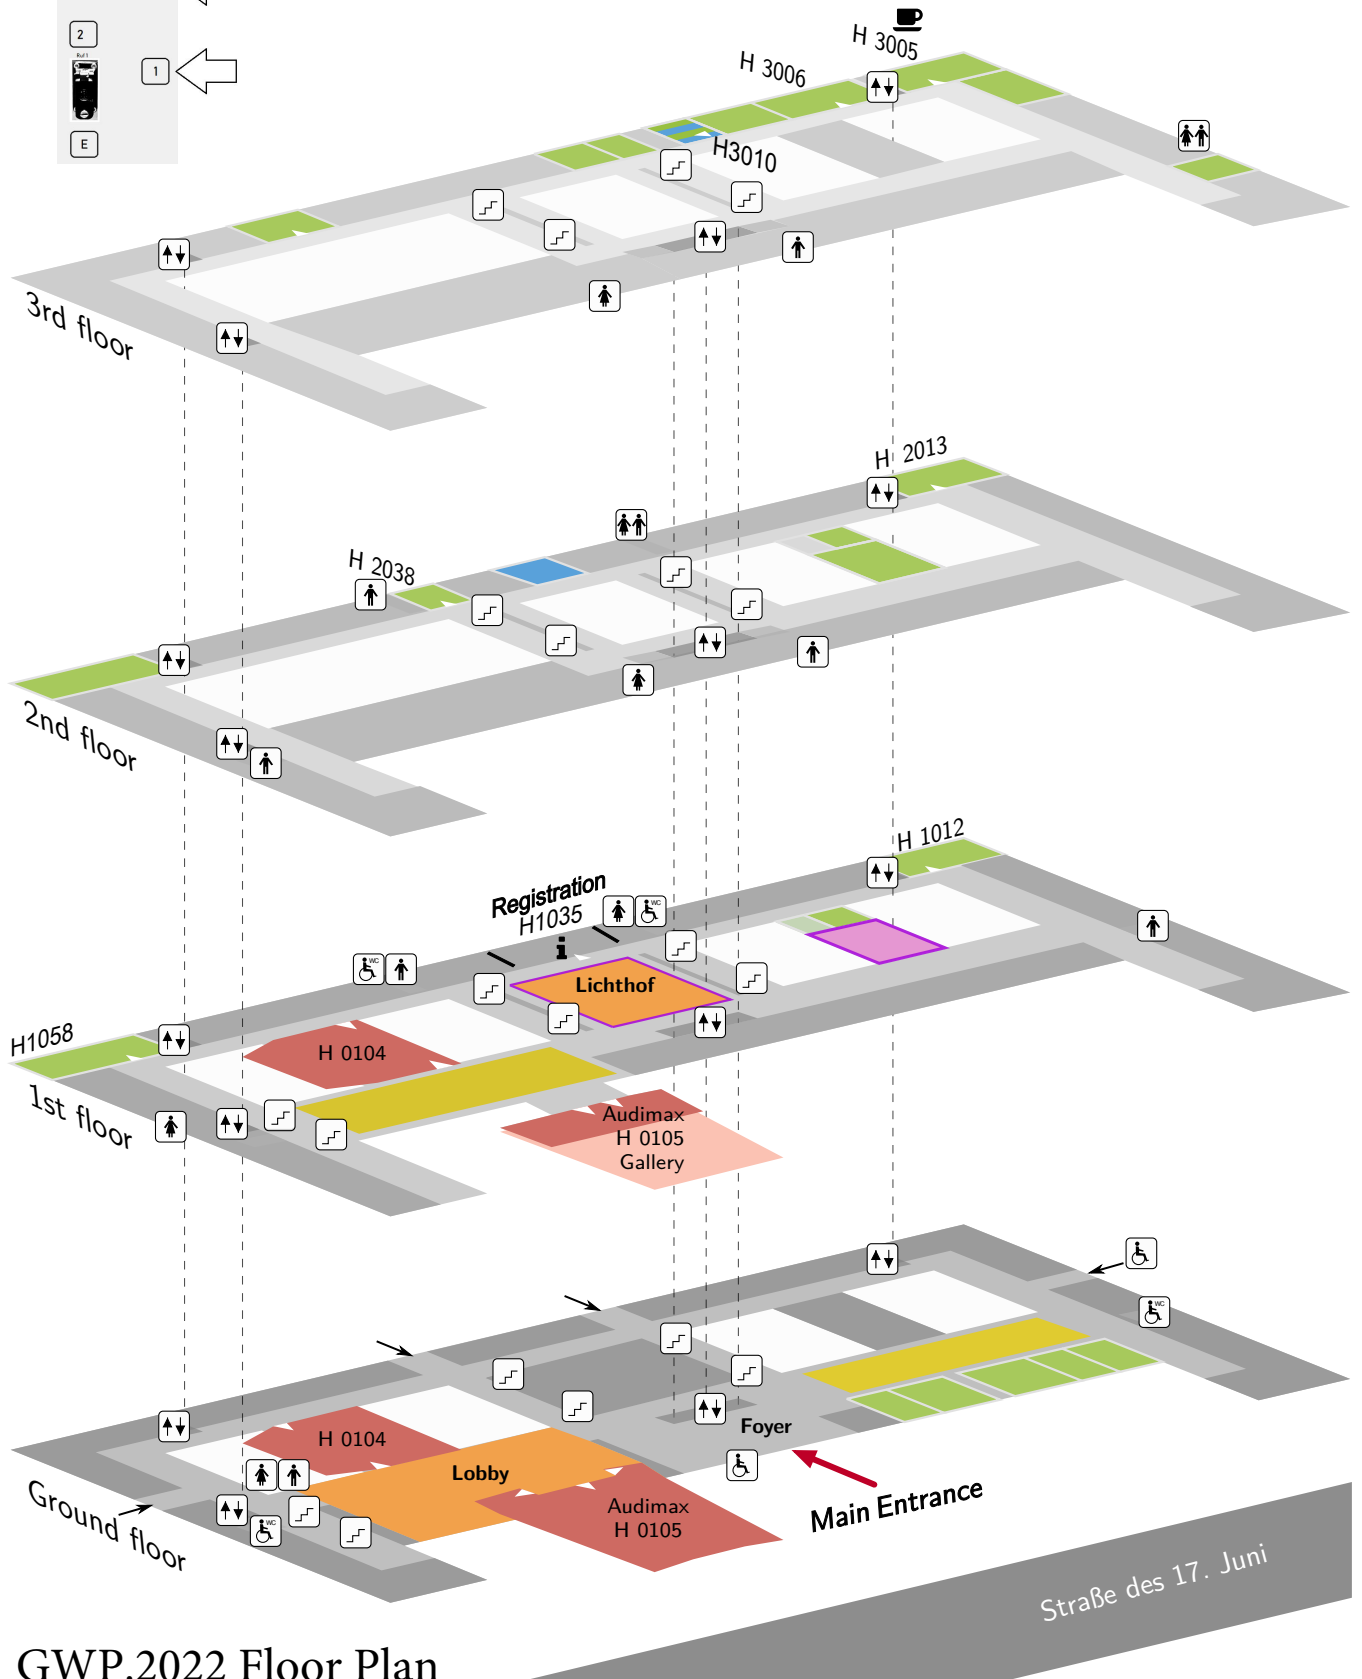

GWP.2022

TU Berlin Campus Map

Entrance to seminar rooms and lecture halls in use by GWP.2022

The registration/information desk is located on the 1st floor, H1035

Coffee and some light snacks are provided throughout on the 3rd floor, H3005

Lift button panel

Important: In order to access the 1st and 3rd floor by lift from the entrance area (Foyer), please use the lift all the way to the left ("Aufzug Foyer") and use the buttons "1"+ "3" which are set off from the main panel of buttons.

GWP.2022 Floor Plan