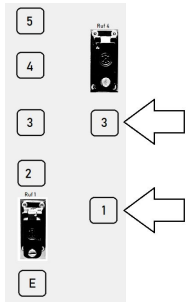

GWP.2022

TU Berlin Campus Map

Entrance to seminar rooms and lecture halls in use by GWP.2022

The registration/information desk is located on the 1st floor, H1035

Coffee and some light snacks are provided throughout on the 3rd floor, H3005

Lift button panel

Important: In order to access the 1st and 3rd floor by lift from the entrance area (Foyer), please use the lift all the way to the left ("Aufzug Foyer") and use the buttons "1"+ "3" which are set off from the main panel of buttons.